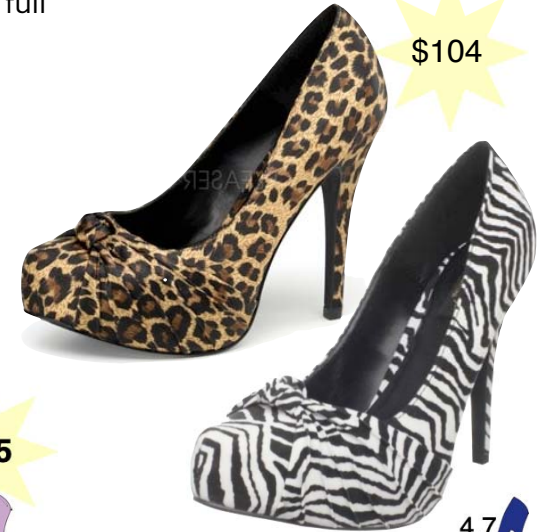

\$107*

Sold Out

6 BLONDIE-685 Black Patent/Black-Red, 1 1/2" Pf

\$124.50

6+ DAGGER-12 Pat Black Solid Brass Heel, Ankle Strap,

\$88*

4 COURTLY-3012 Black Satin, Thigh high with Rear zip

Completely Awesome Shoes

\$185

4.5 TEMPT-125, Ribbon Lace Up, Knee Boot With Concealed Platform, Black, PU, Interchangeable Ribbon laces are Pink, Black, Red and Purple. (Mix and match). Rounded toe. Inside full length zipper.

\$170*

6+ ADORE-1017MFF 7" Heel, 2 3/4" PF Open Toe/Heel Lace-Up Back Ankle Boot, Featuring 4-Layer UV Blacklight Sensitive Marabou Fringe, Inside Zip Closure

\$185

5 COURTLY-3012 Black Satin, Patent Black or Patent Red, Thigh high with Rear zip